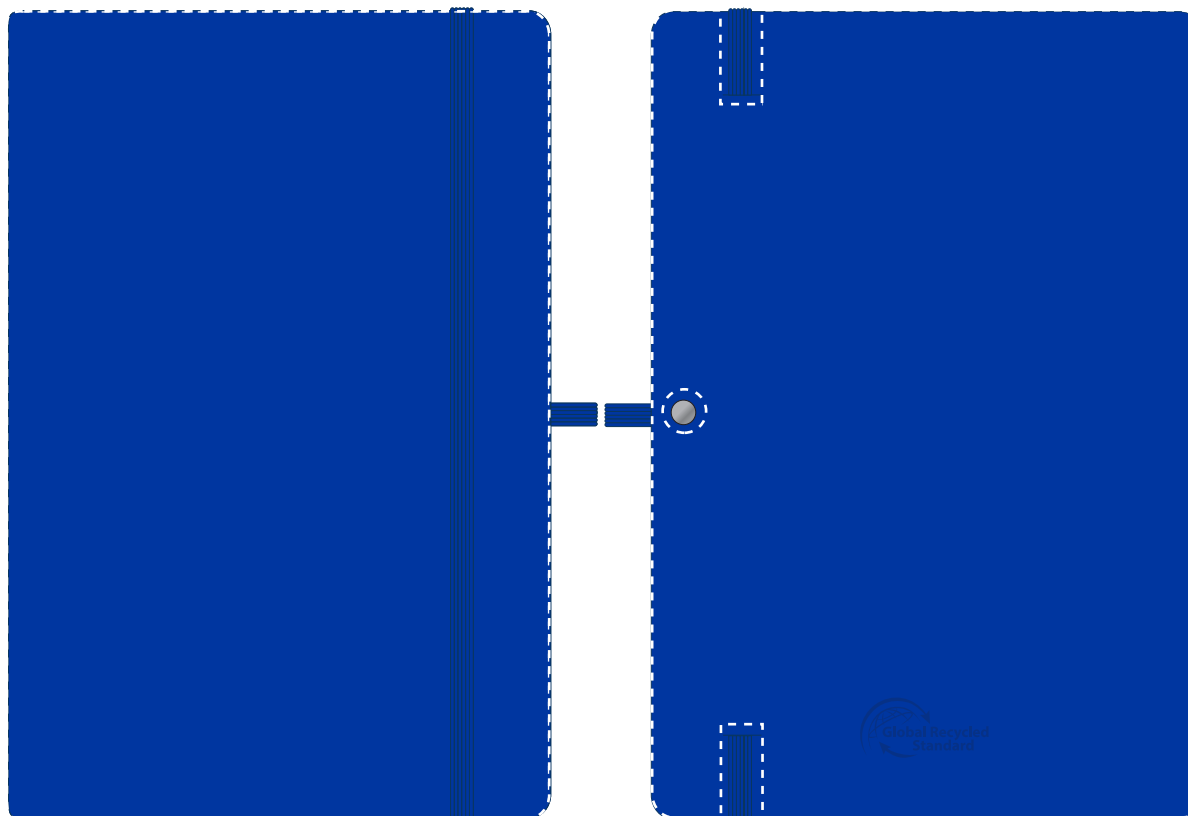

Your Ref:

Quantity:

Product Code: QS2345

Our Ref:

Version: 1

Product Colour: ROYAL BLUE

PRINTING CONCERNS:**PRODUCT INFO: DUE TO THE NATURE OF THE PRODUCT THE PRINT POSITION MAY VARY BY 2 - 3 MM**

We stock this item in the following colours

**PANTONE REFERENCE(S)**
 Full Colour (Edge to Edge)

ARTWORK SCALE 50%

Product Image for visualisation
- colours may vary

-  **CENTRED TO PRINT AREA**
-  **CENTRED TO NOTEBOOK**

The dashed line is to demonstrate print area and will not appear on your printed item

To proceed, please approve visual via the online system.

ARTWORK SCALE 100%
Max print area: Edge to Edge

ARTWORK SCALE 100%
Max print area: Edge to Edge